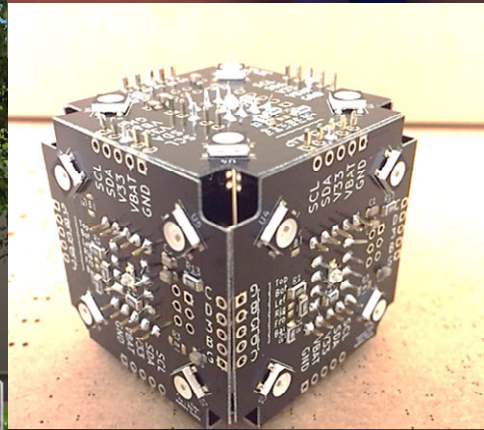

ProtoMode

2017

UC/win-Road with
Voxel Modeller