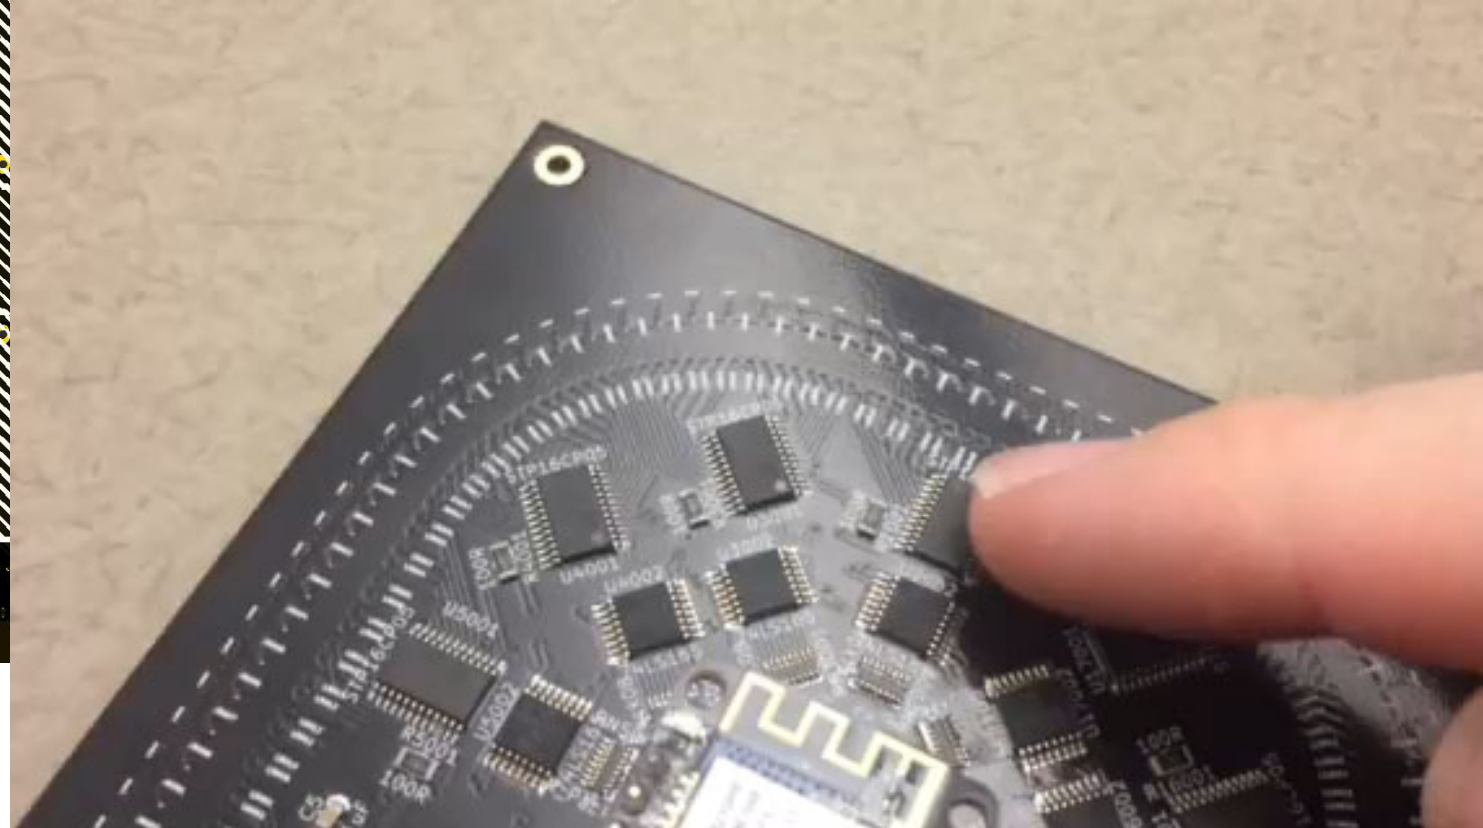

MagLev Traffic Kit (MTK).

Forum8 - UC-win/Road:

MagLev Train
MagLev Cars
MagLev People