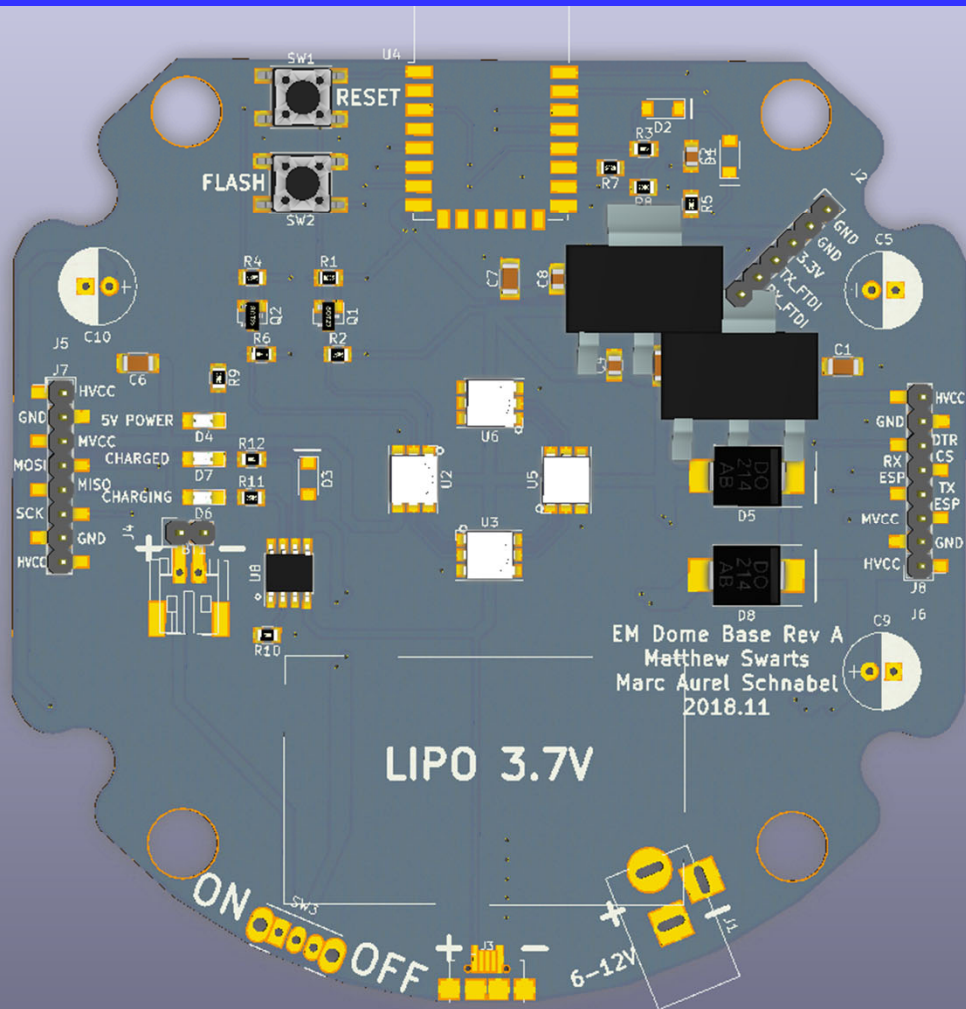

MagLev Traffic Kit (MTK).