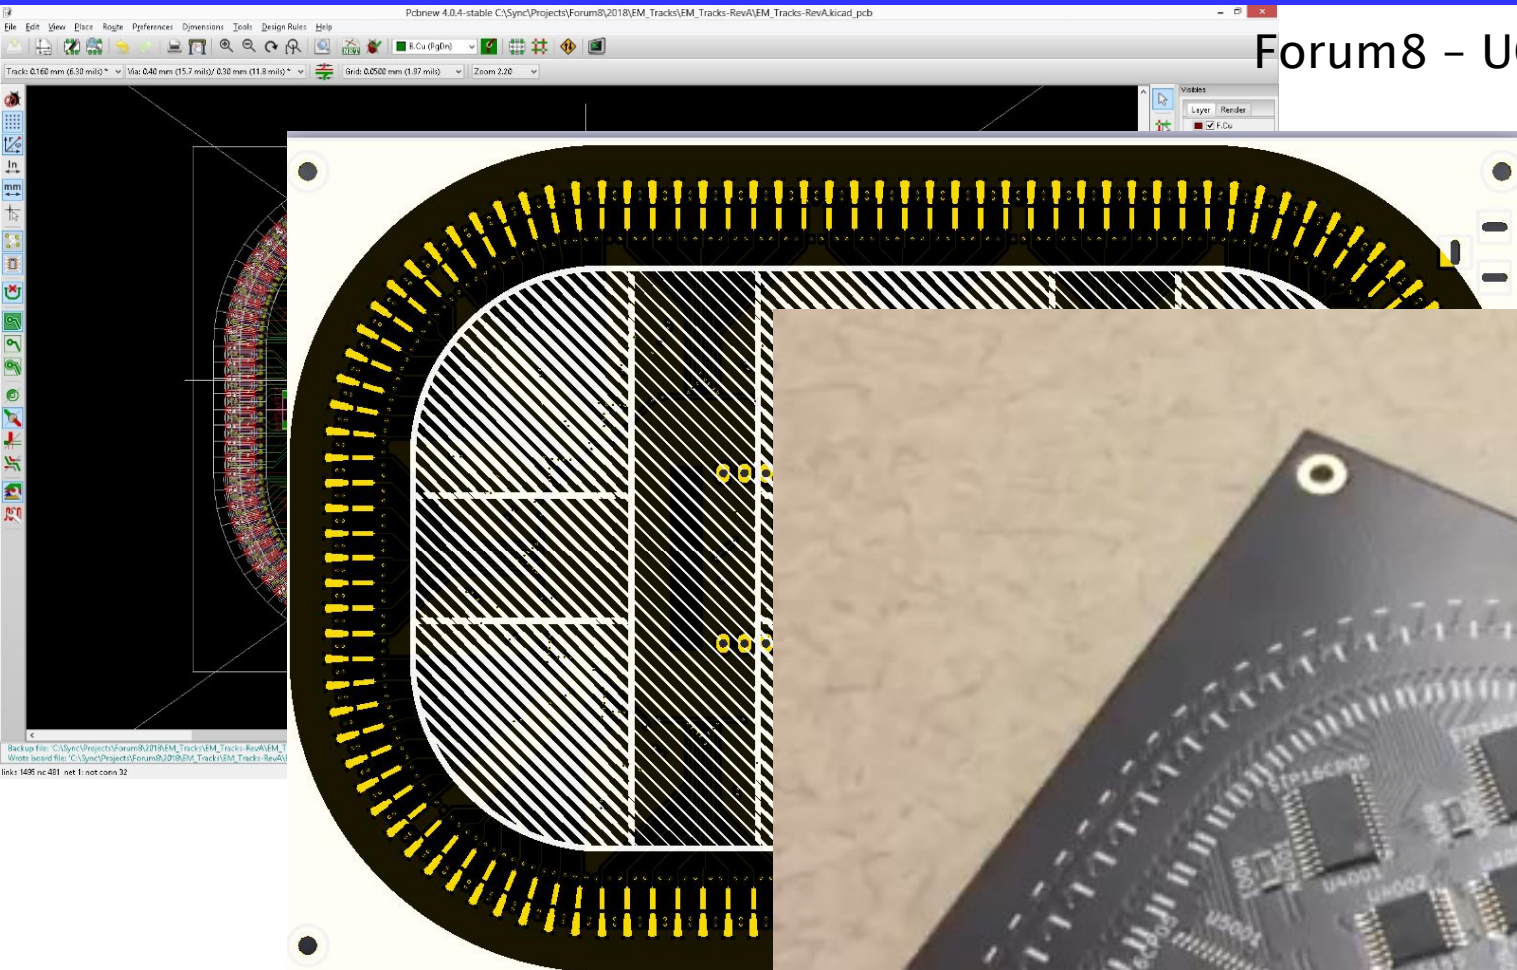

MagLev Traffic Kit (MTK).

Forum8 - UC-win/Road:

MagLev Train
MagLev Cars
MagLev People