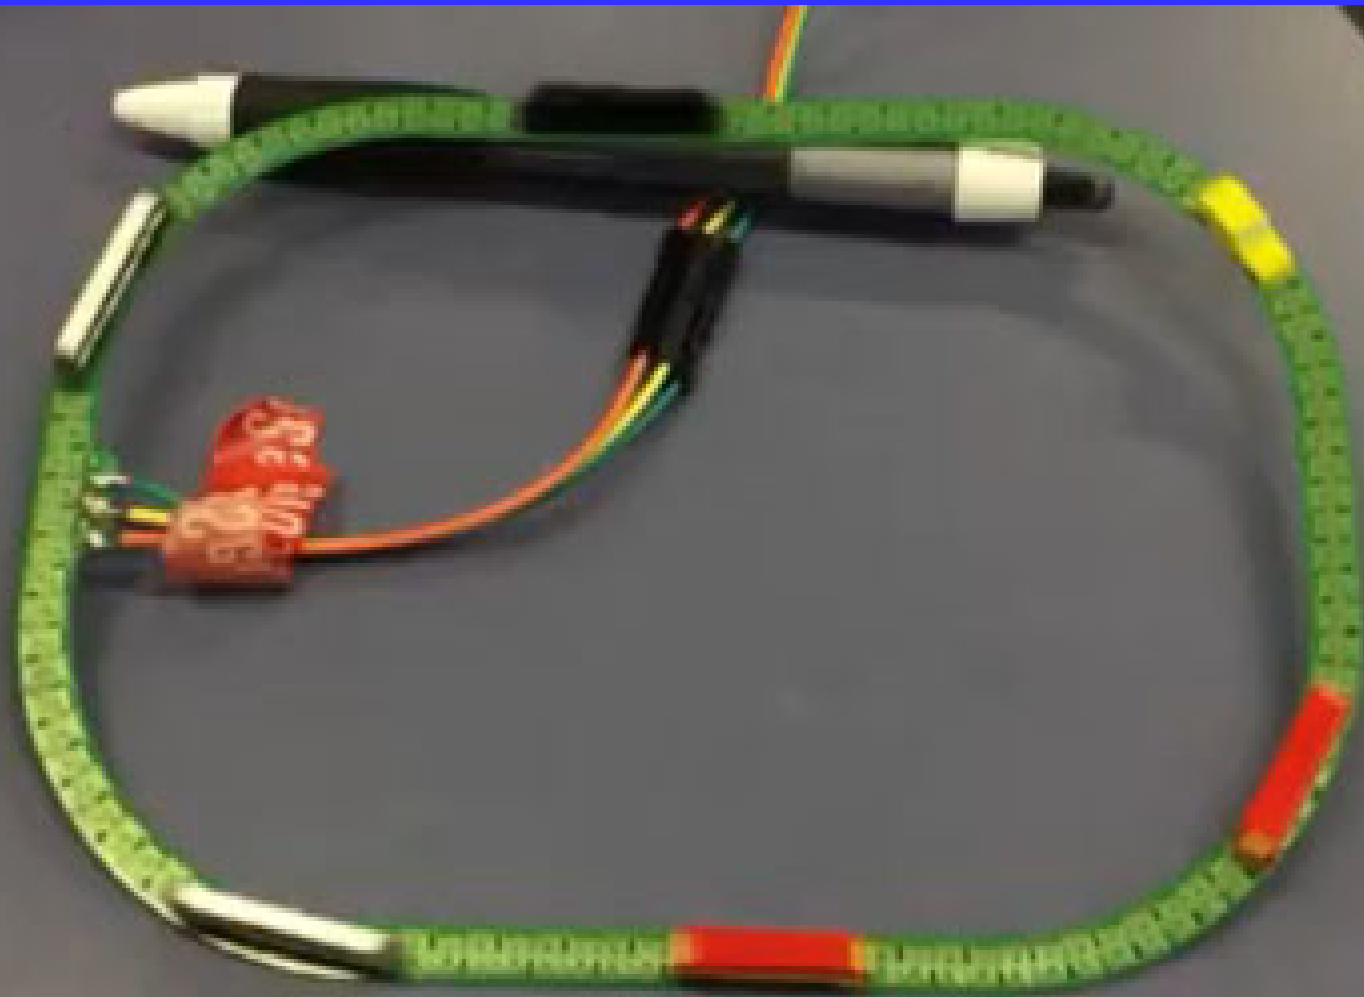

MagLev Traffic Kit (MTK).