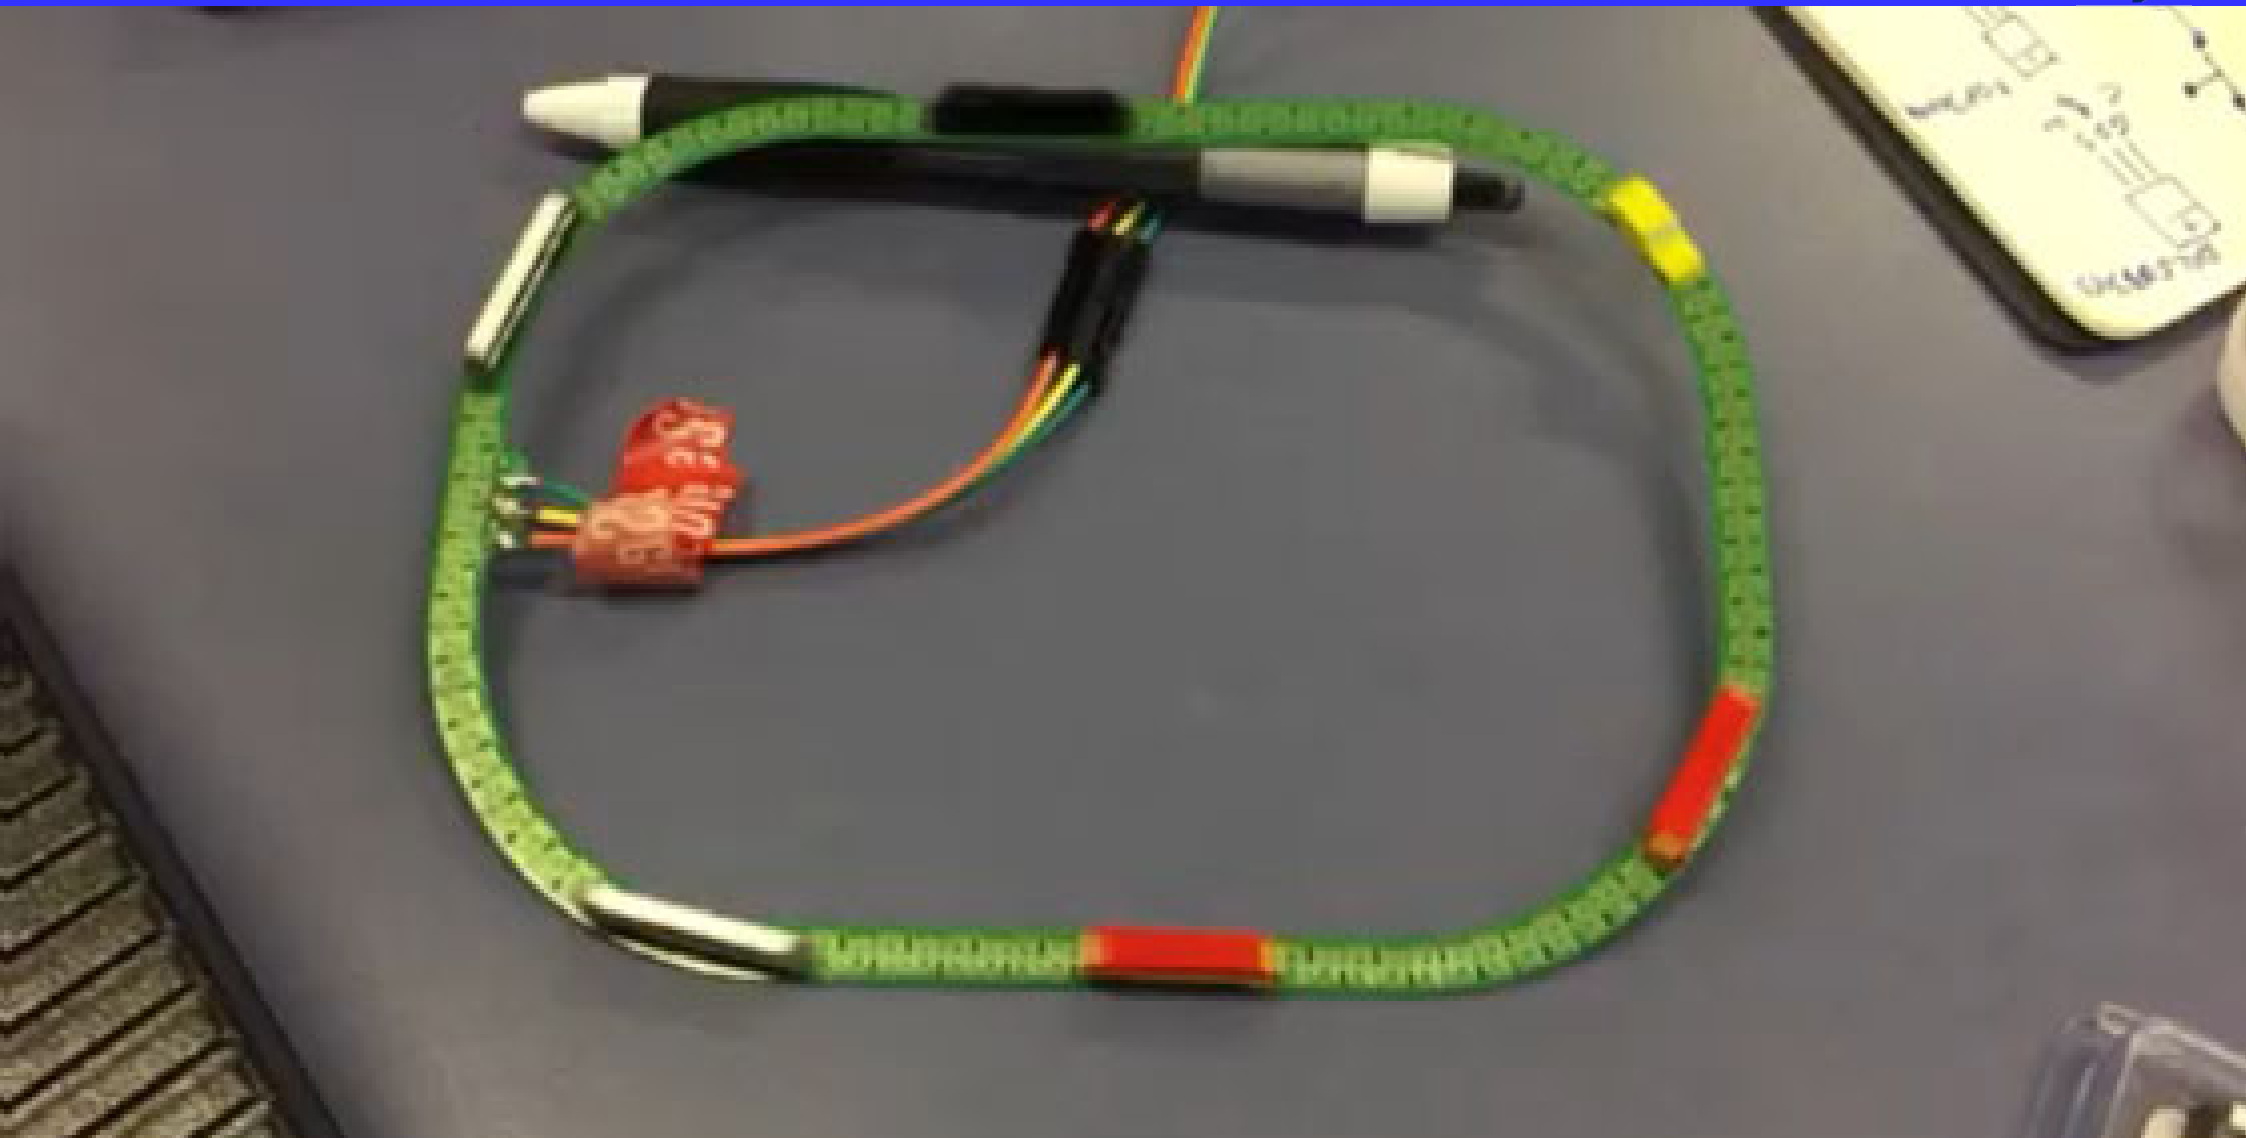

MagLev Traffic Kit (MTK).