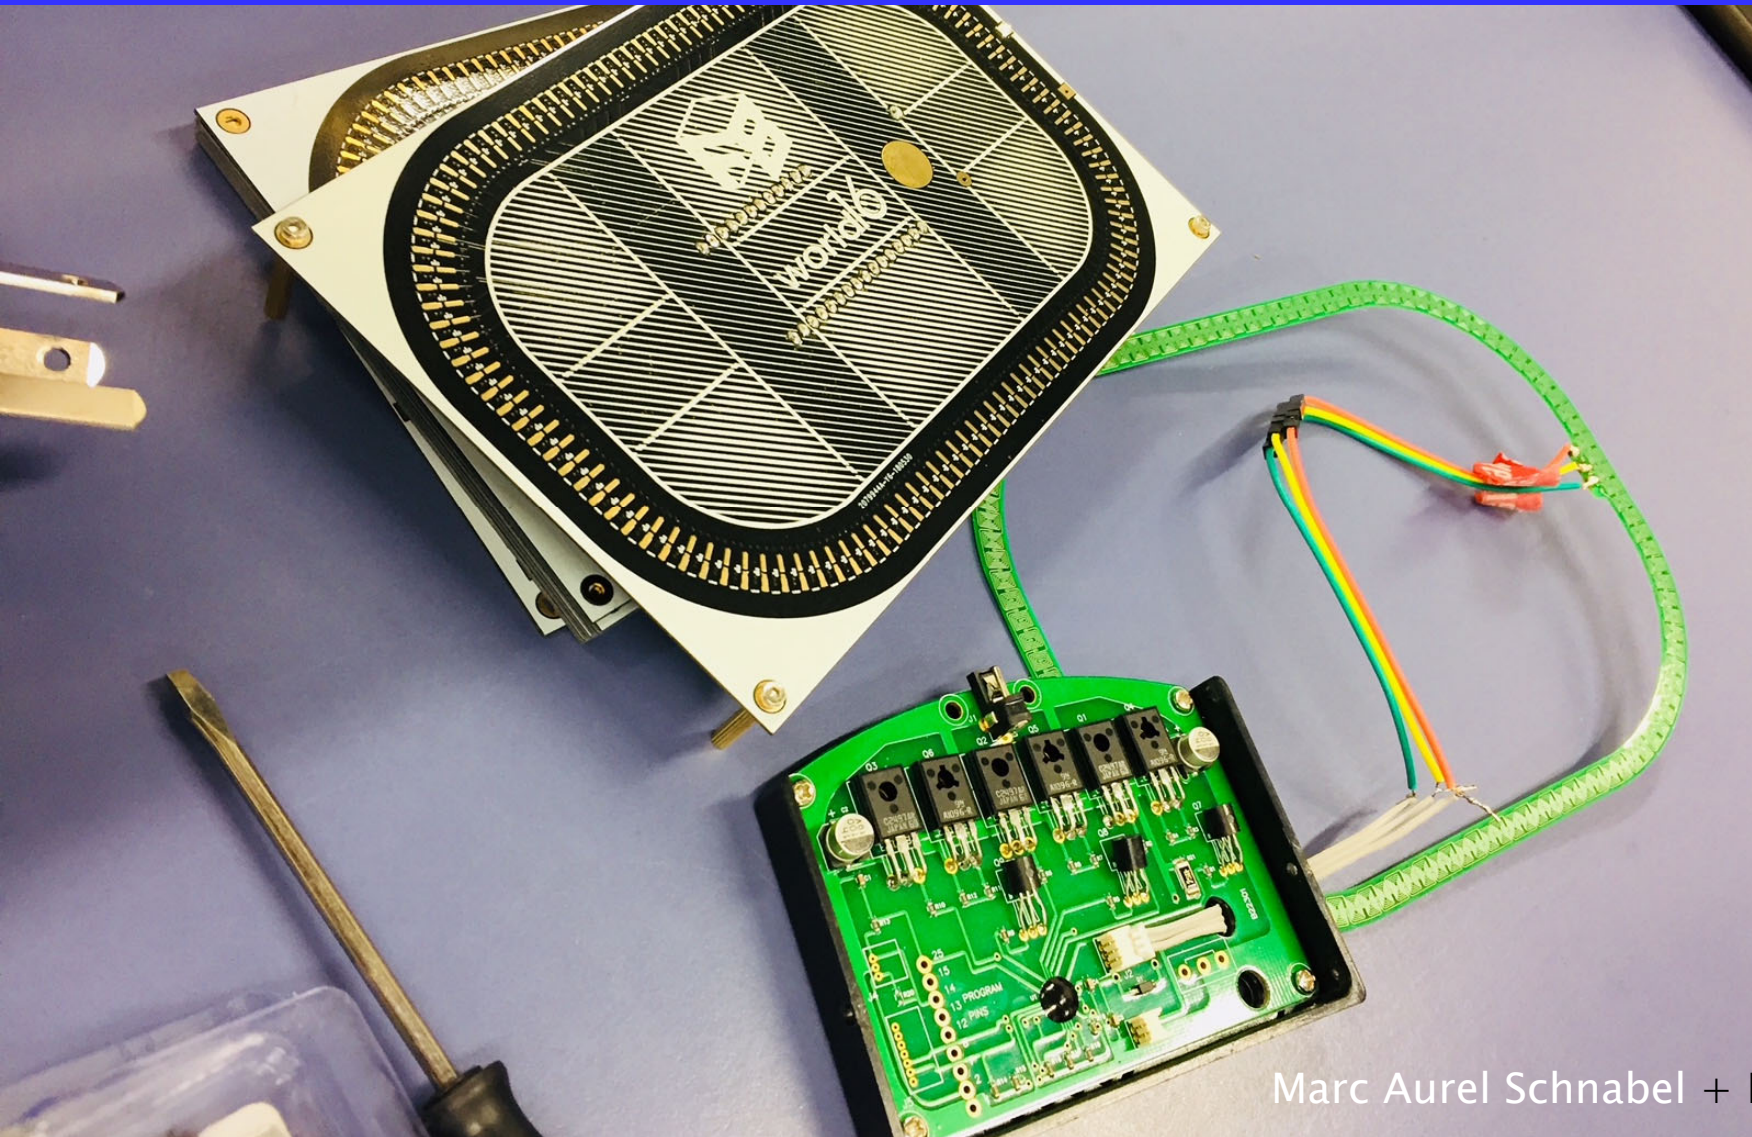

MagLev Traffic Kit (MTK).

Marc Aurel Schnabel + Matthew Swarts