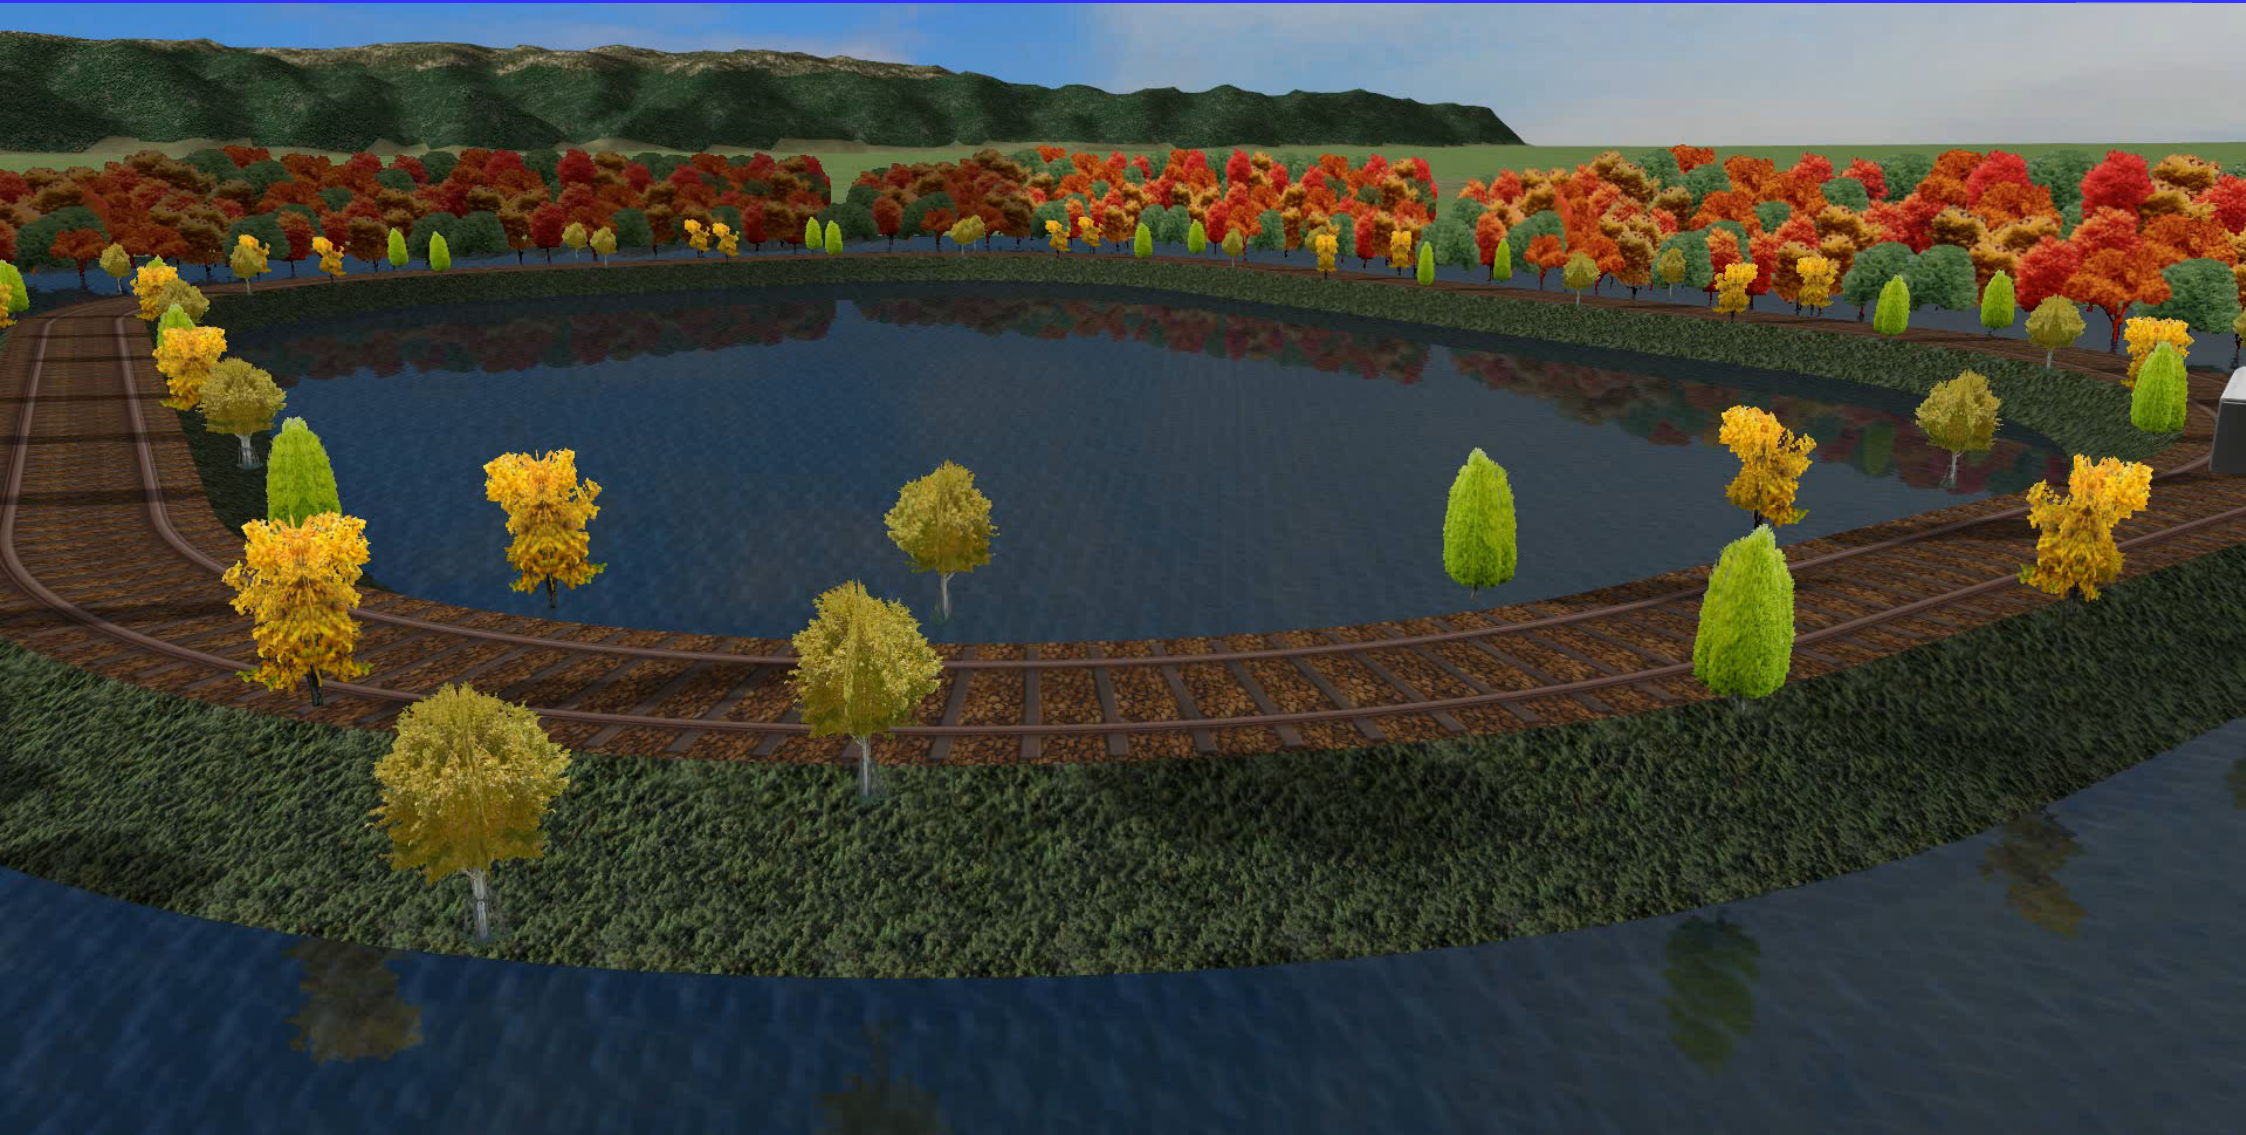

# MagLev Traffic Kit (MTK).

# MagLev Traffic Kit (MTK).

***UC-win/Road***

Vehicle Positions Along Track

Serial USB  
or  
WiFi TCP

Track with Microcontroller